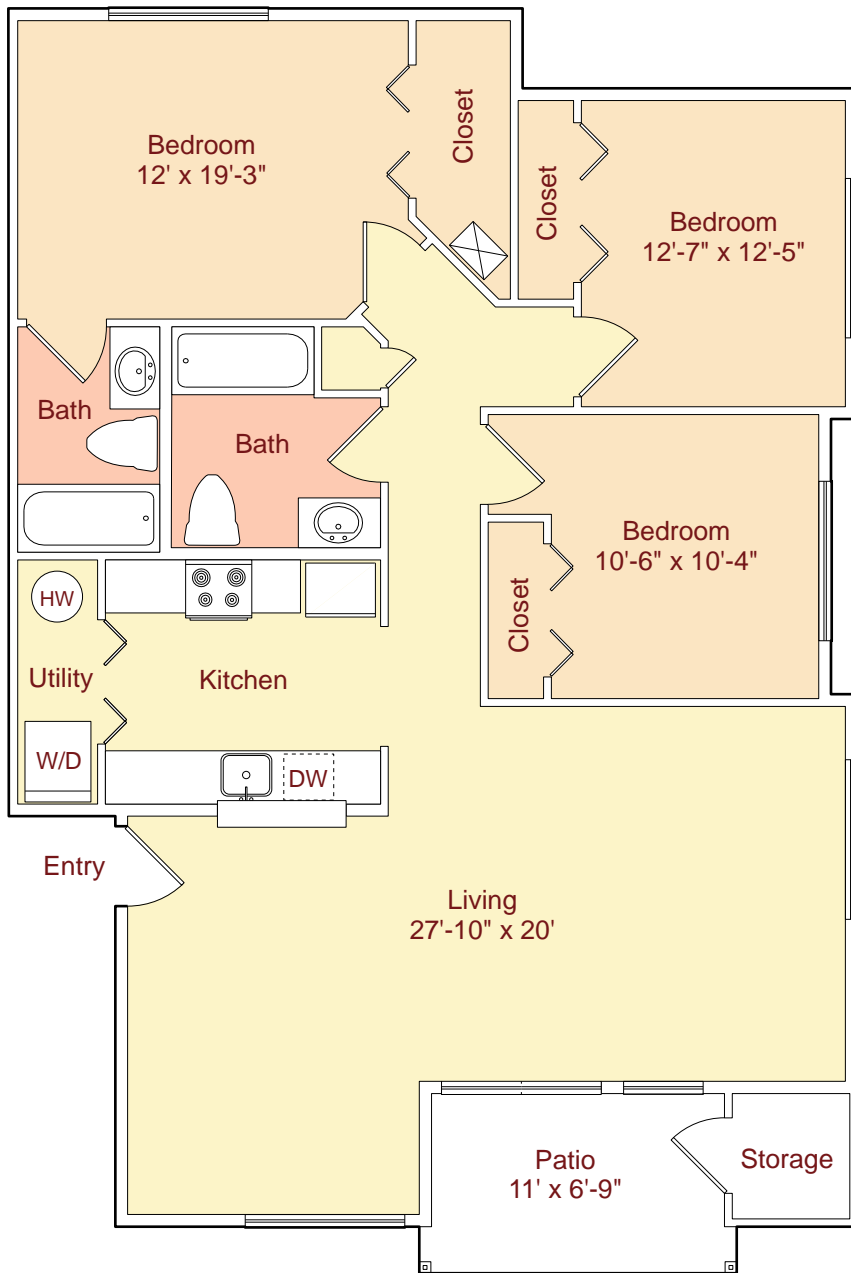

Plan C1 • 1225 sq.ft.*
(3 Bed / 2 Bath)

*Patio and Storage areas are not included in Square Footage.