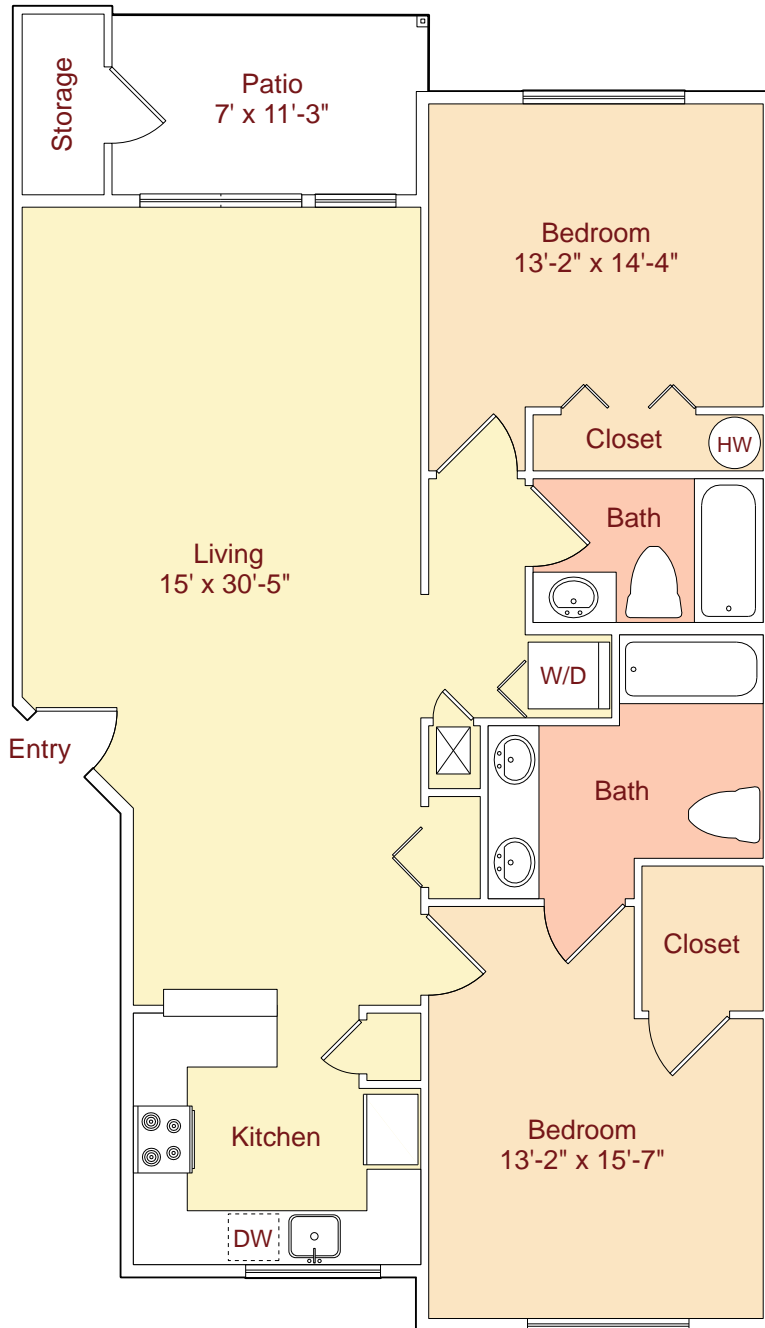

**Plan B3** • 1095 sq.ft.\*  
( 2 Bed / 2 Bath )

\*Patio and Storage areas are not included in Square Footage.