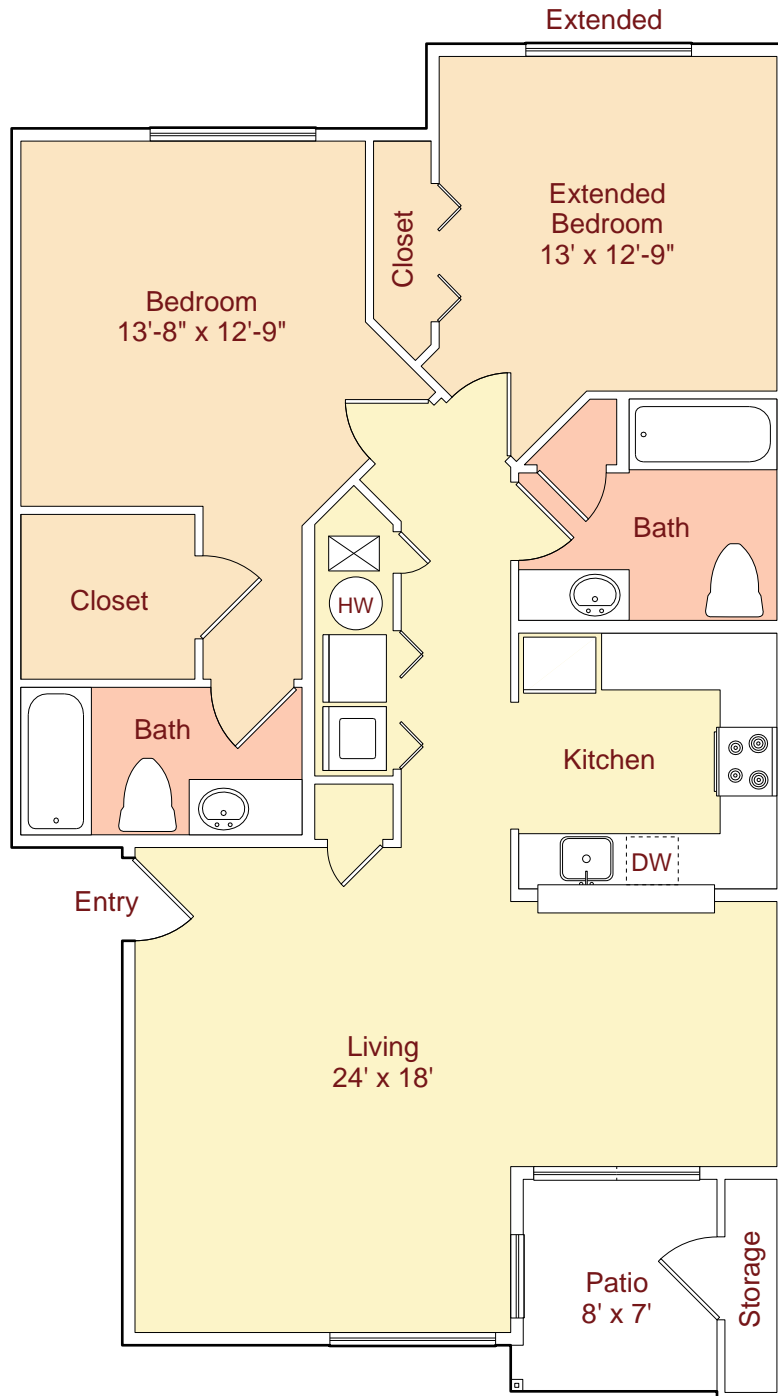

Plan B2 • 1097 sq.ft.*
(2 Bed / 2 Bath)

*Patio and Storage areas are not included in Square Footage.