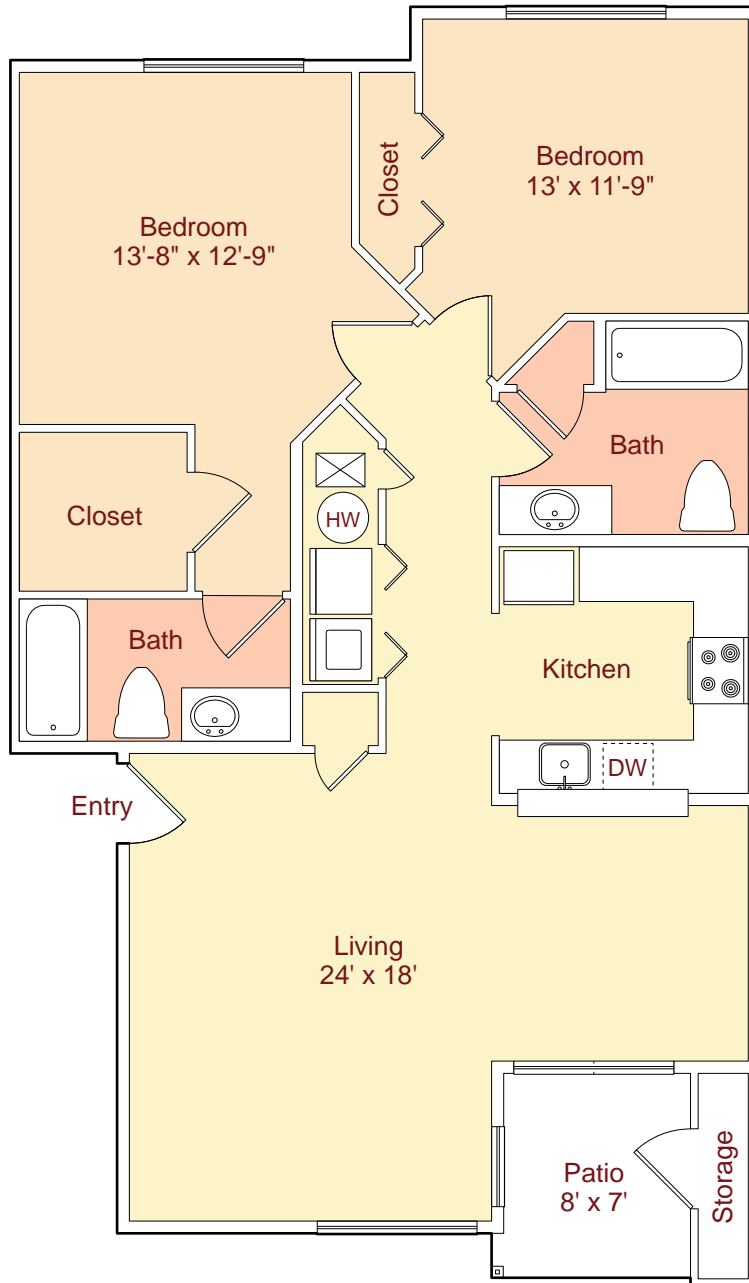

**Plan B1** • 1085 sq.ft.\*  
( 2 Bed / 2 Bath )

\*Patio and Storage areas are not included in Square Footage.