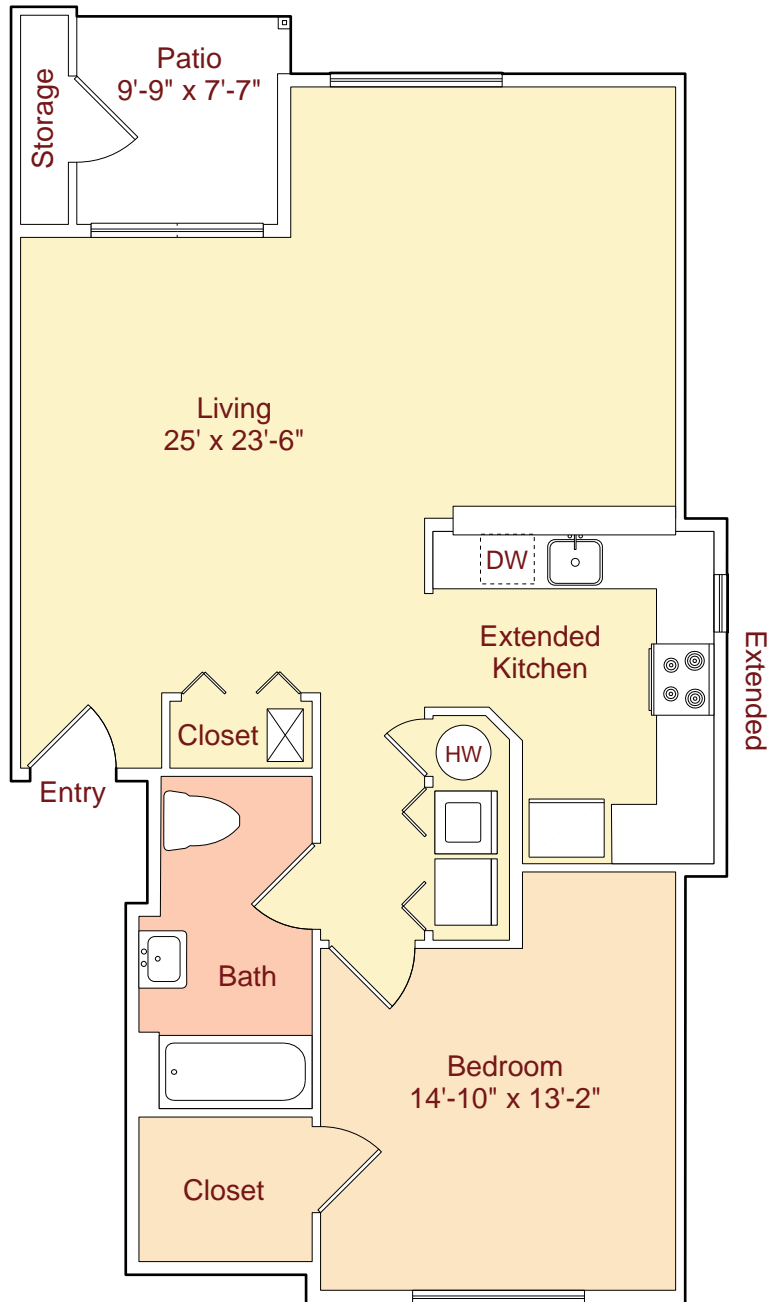

Plan A3 • 836 sq.ft.*
(1 Bed / 1 Bath)

*Patio and Storage areas are not included in Square Footage.