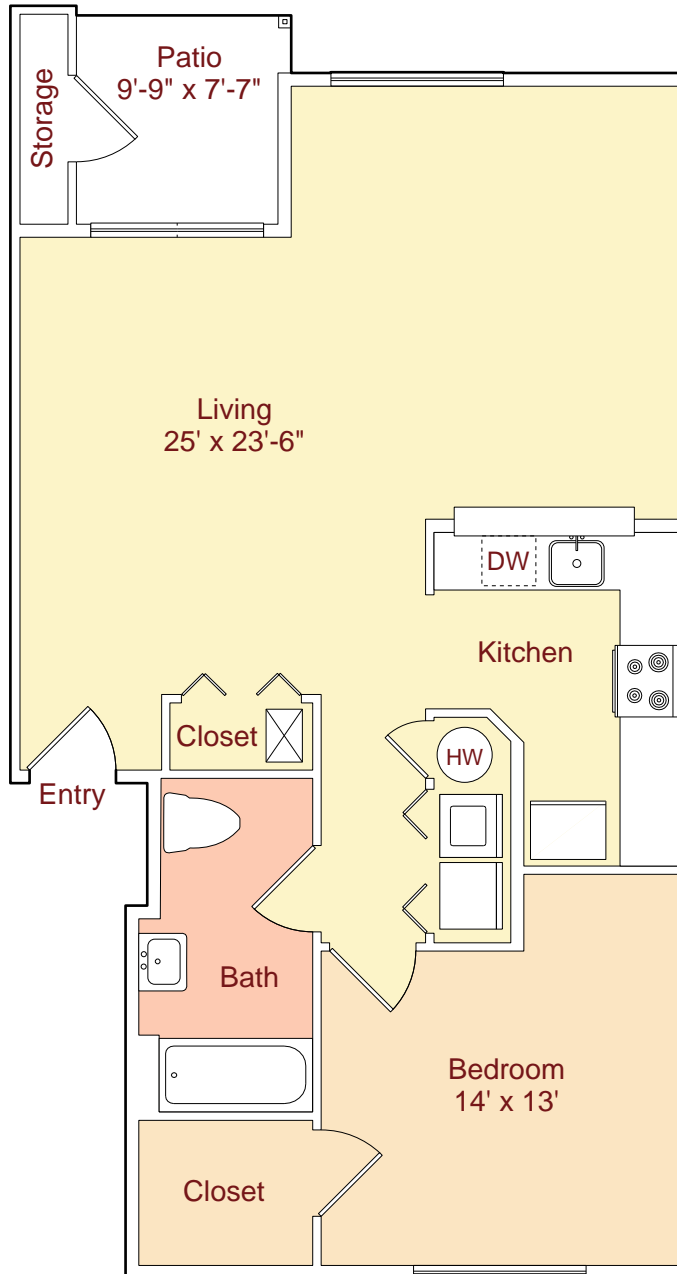

Plan A2 • 824 sq.ft.*
(1 Bed / 1 Bath)

*Patio and Storage areas are not included in Square Footage.