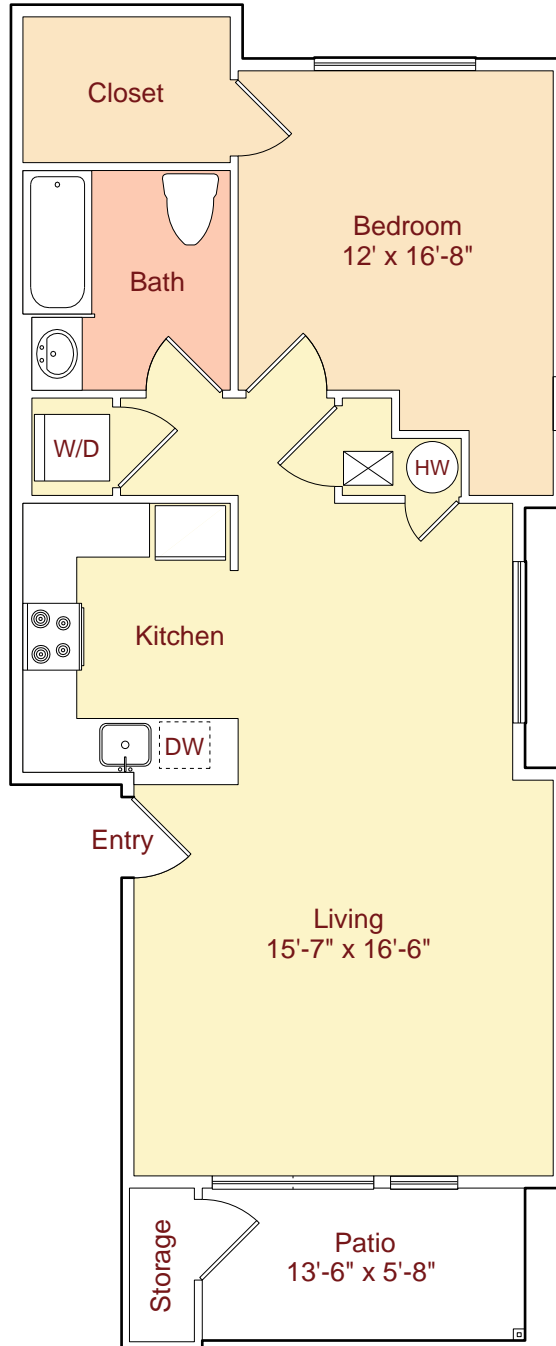

**Plan A1** • 756 sq.ft.\*  
( 1 Bed / 1 Bath )

\*Patio and Storage areas are not included in Square Footage.